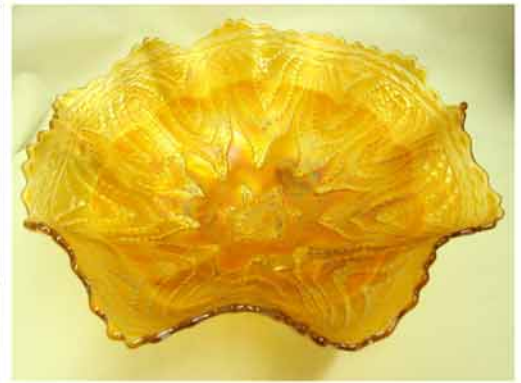

G. Blackberry Block

LG Peacocks PCE

LG Peacocks Back

P. Inv. Strawberry Compote

IB & IB Squatty Tree Trunk

W. Blackberry Block

B. Strawberry Scroll

M. Inv. Strawberry Rose Bowl

B & IB Daisy:Drape

Raspberry Water Set

Dragon Tongues

Sapphire Ftd. Wishbone

Amber Ftd. Wishbone

M. Wishbone Chop Plate

M.Three Row

M.Blueberry