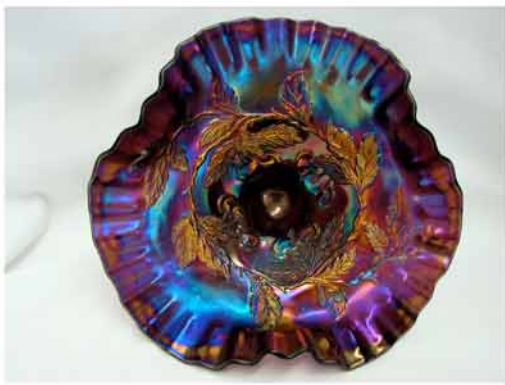

Cherry&Cable

A.Dugan Cherries Tri-Corner